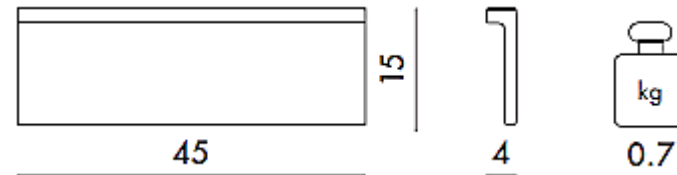

Item type: Shelf

Item code: 9921/GG

Designer: Ludovica and Roberto Palomba

Color: Gold

Dimension: 45 x 15 x 4 cm

Please click the link for more option and finishes:

https://www.kartell.com/IT/it/ludovica-roboto-palomba/shelfish/09920?variantName=x_colorVariant&variantValue=GG